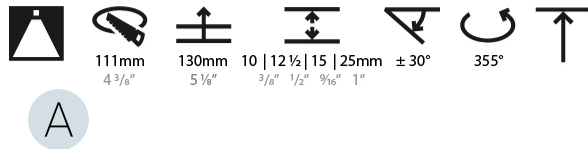

PHYSICAL

Shape: Round
Diameter (mm): 107
Diameter (in): 4 3/16
Height (mm): 112
Height (in): 4 7/16
Ceiling Thickness (mm): 10 / 12.5 / 15 / 25
Ceiling Thickness (in): 3/8 or 1/2 or 9/16 or 1
Min. Recessing Depth (mm): 130
Min. Recessing Depth (in): 5 1/8
Light Distribution: Adjustable / Downlight
Weight (kg): 0.596
Weight (lbs): 1.31
Fixture Finish: SSR / BKV / CWI / CRY / HAB / UFT / ITA / RUA / FTG / MYG / LOD / PUS / FRO / FUP / KIA / POP / BLS / SPG / MEY / GOH / GUM / CHC / COM / ABZ / JAG / OBR / MOS / ROR
Fixture Material: Aluminum Die Cast
Cut-out Measurements: Ø 111mm / 4 3/8"
Upon Request: Unique Ceiling Thickness

ELECTRICAL

Lamp Type: LED (Zhaga Standard)
Input Wattage (W): 13.2 / 16.5
Total Output Wattage (W): 12.1 / 14.7
Dimming: Tri-Mode (Non-Dimming and Phase Dimming (120Vac only) and 0-10V Dimming)
Driver Included: No
Driver Location: Recessed Housing
Driver Type: Constant Current - Universal
Driver Class: Class 2
Housing: See components
Input Voltage (V): 120 - 277
Constant Current (MA): 350

LED

Number of LEDs: 1
Color Temperature (°K): 2700 / 3000 / 3500 / 4000
Max. Delivered Lumen (lm): 850 / 950 / 1019 / 1040
Nominal Lumen (lm): 960 / 1070 / 1156 / 1180
CRI: >90 CRI
Lamp Life (hrs): 50000
Upon Request: RGB-W Tunable White Special Color Temperature Special LED

OPTICAL

Reflector: 10
Adjustability: Rotational 355°; Tilt 30°
Upon Request: Special Beam Angles

RATINGS AND CERTIFICATIONS